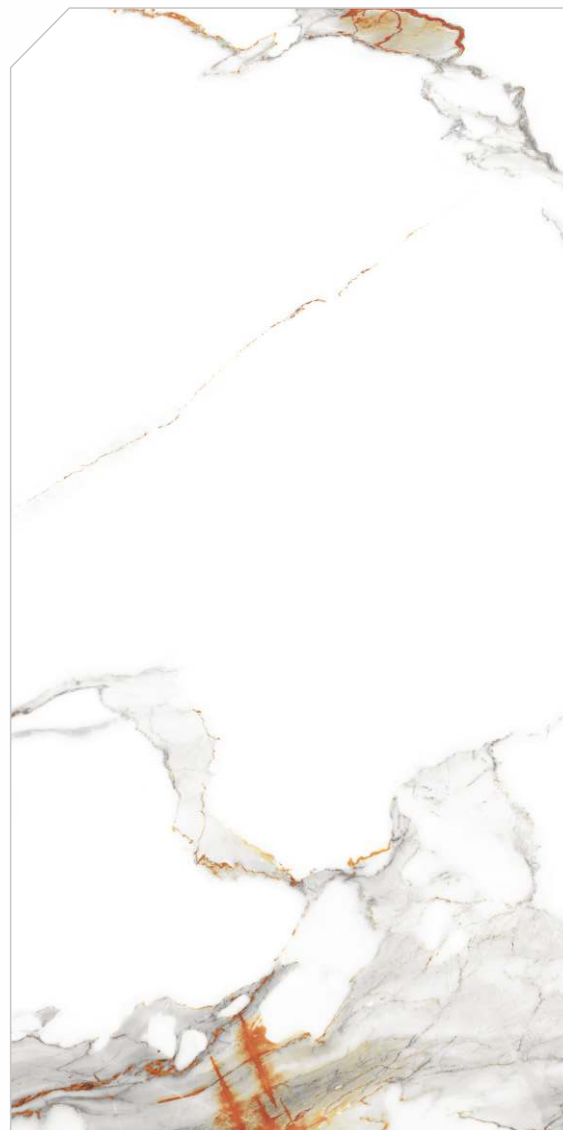

PRESTON PINK
PRESTON PINK
PRESTON PINK
PRESTON PINK
PRESTON PINK
PRESTON PINK
PRESTON PINK
PRESTON PINK
PRESTON PINK

The
Roosevelt
Hotel

WESTER
FESTIVAL

PRESTON
PINK

PRESTON PINK

C*SMIC
collection

600X
1200MM