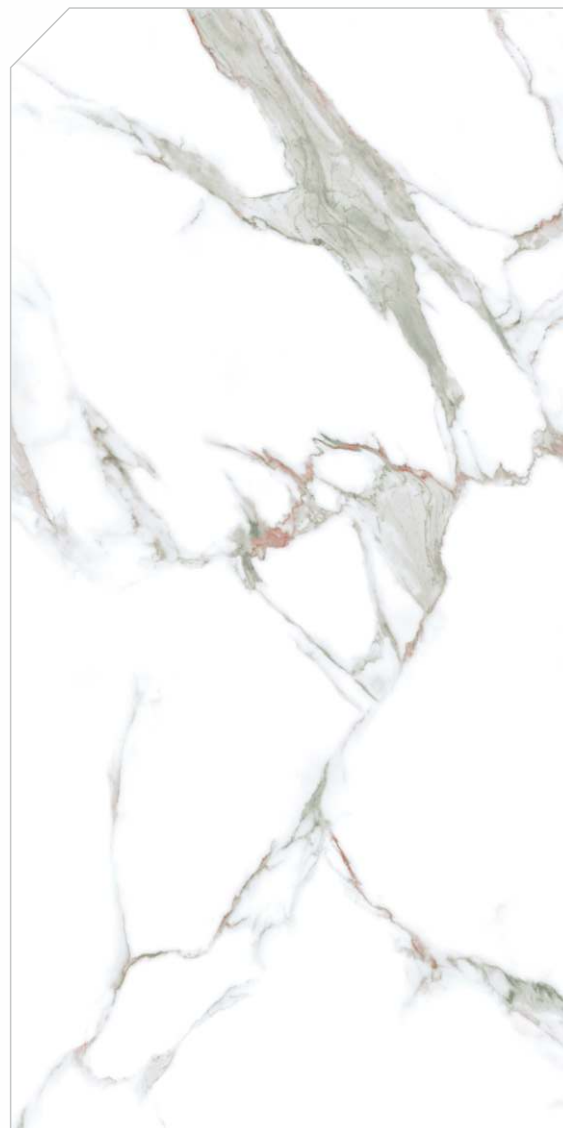

ALEXA STATUARIO GREEN

COSMIC
collection

600X
1200MM

RANDOMS
8

GLOSSY
FINISH

Body
GVT

www.ramestceramic.in