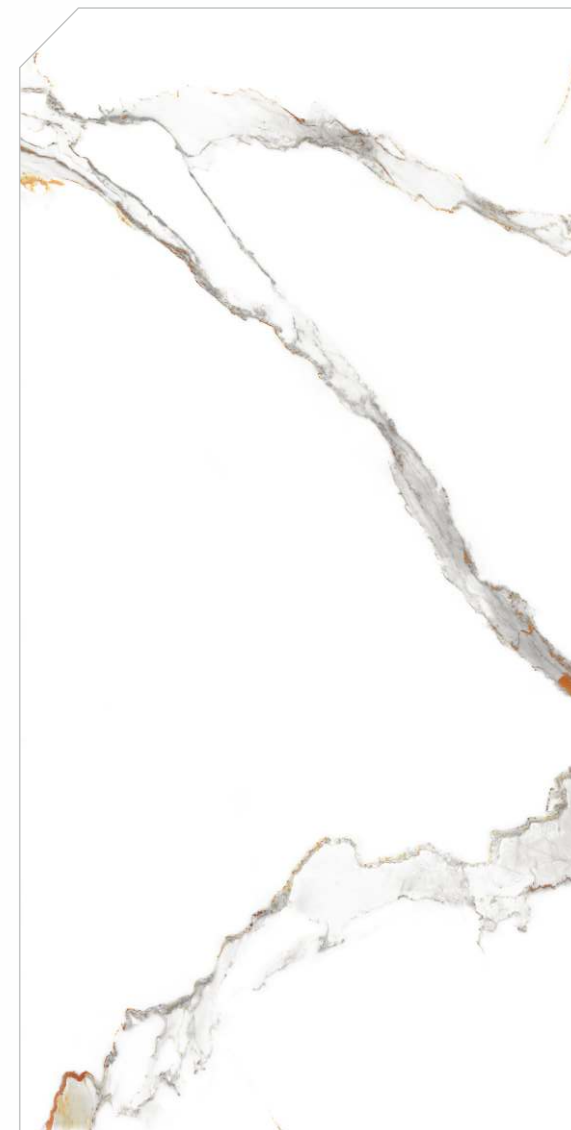

PRESTON PINK
PRESTON PINK
PRESTON PINK
PRESTON PINK
PRESTON PINK
PRESTON PINK
PRESTON PINK
PRESTON PINK
PRESTON PINK

The
Roosevelt
Hotel

WESTER
FESTIVAL

PRESTON
PINK

PRESTON PINK

C*SMIC
collection

600X
1200MM