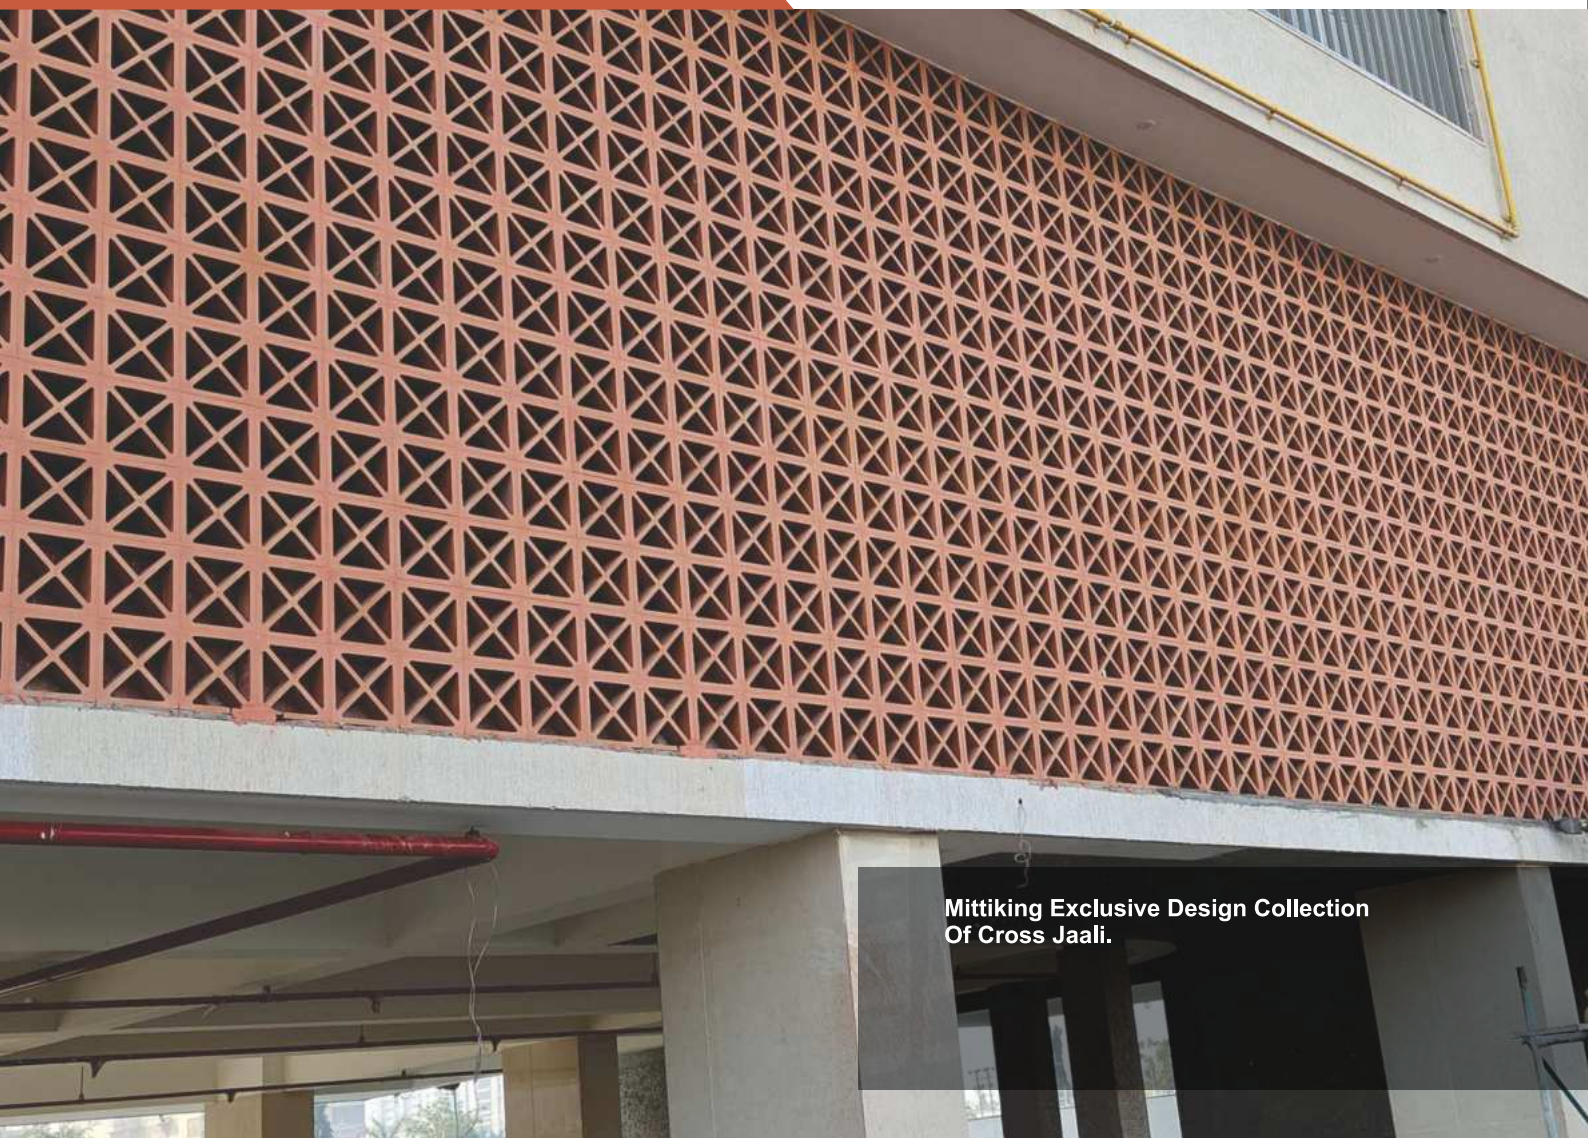

Mittiking Exclusive Design Collection
Of Cross Jaali.