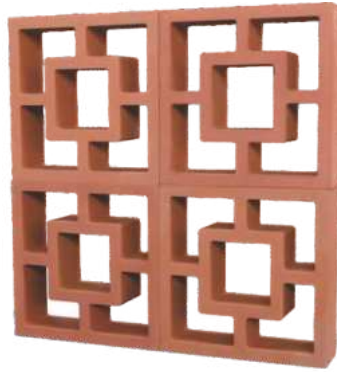

4 PICS. CONCEPT VIEW

TULIP JAALI

Size: 220 x 220 x 63 mm

8.5 x 8.5 x 2.5 inch

Weight : 2.30 kg

Requirement per sq feet : 2 pcs

Weight per box : 9.25 kg

No.of jaali per box : 4 pcs