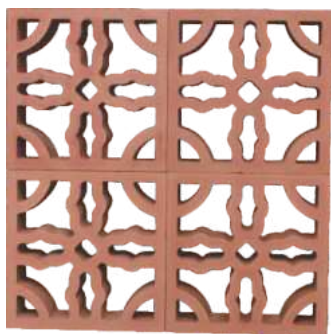

4 PICS. CONCEPT VIEW

REXO JAALI

Size : 220 x 220 x 63 mm

8.5 x 8.5 x 2.5 inch

Weight : 2.75 kg

Requirement per sq feet : 2 pcs

Weigh per box : 10.9 kg

No.of jaali per box : 4 pcs

Coverage sq feet per box : 2 sq feet

Coverage sq meter per box : 0.19 sq meter

Available color : Natural Terra Cotta

Dimensions Tolerance : +/- 2 mm