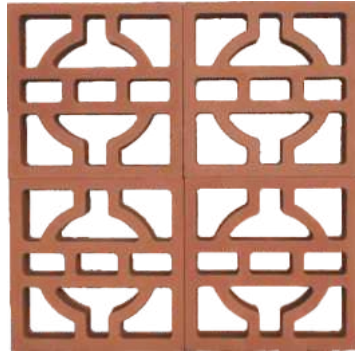

4 PICS. CONCEPT VIEW

KORESH JAALI

Size : 220 x 220 x 63 mm

8.5 x 8.5 x 2.5 inch

Weight : 2.52 kg

Requirement per sq feet : 2 pcs

Weigh per box : 10.1 kg

No.of jaali per box : 4 pcs

Coverage sq feet per box : 2 sq feet

Coverage sq meter per box : 0.19 sq meter

Available color : Natural Terra Cotta

Dimensions Tolerance : +/- 2 mm