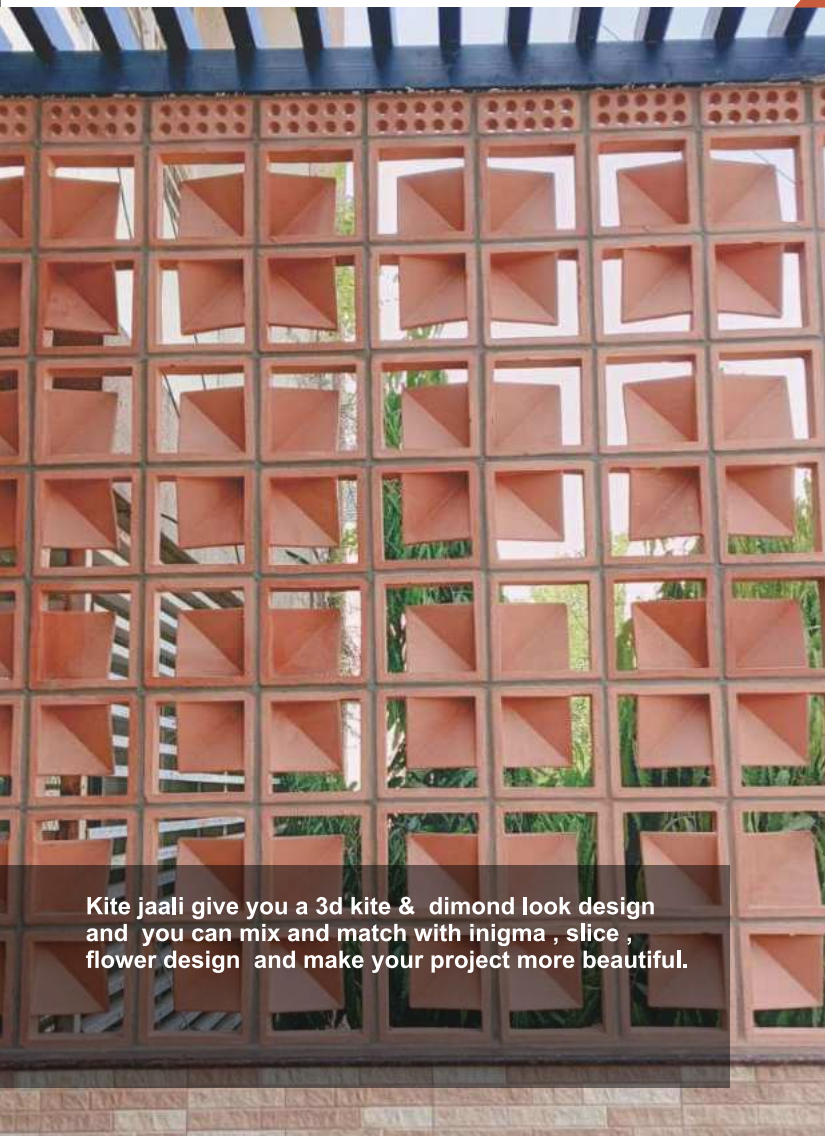

Coverage sq feet per box : 2 sq feet

Coverage sq meter per box : 0.19 sq meter

Available color : Natural Terra Cotta

Dimensions Tolerance : +/- 2 mm

Kite jaali give you a 3d kite & diamond look design and you can mix and match with inigma , slice , flower design and make your project more beautiful.