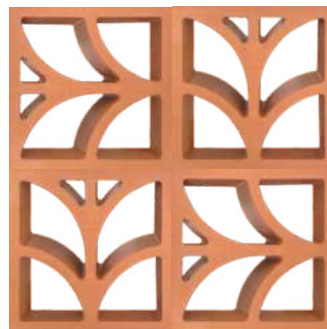

ARROW JAALI

Size: 220 x 220 x 63 mm

8.5 x 8.5 x 2.5 inch

Weight : 2.5 kg

Requirement per sq feet : 2 pcs

Weight per box : 10 kg

No.of jaali per box : 4 pcs

Coverage sq feet per box : 2 sq feet

Available color : Natural Terra Cotta

Dimensions Tolerance : +/- 2 mm