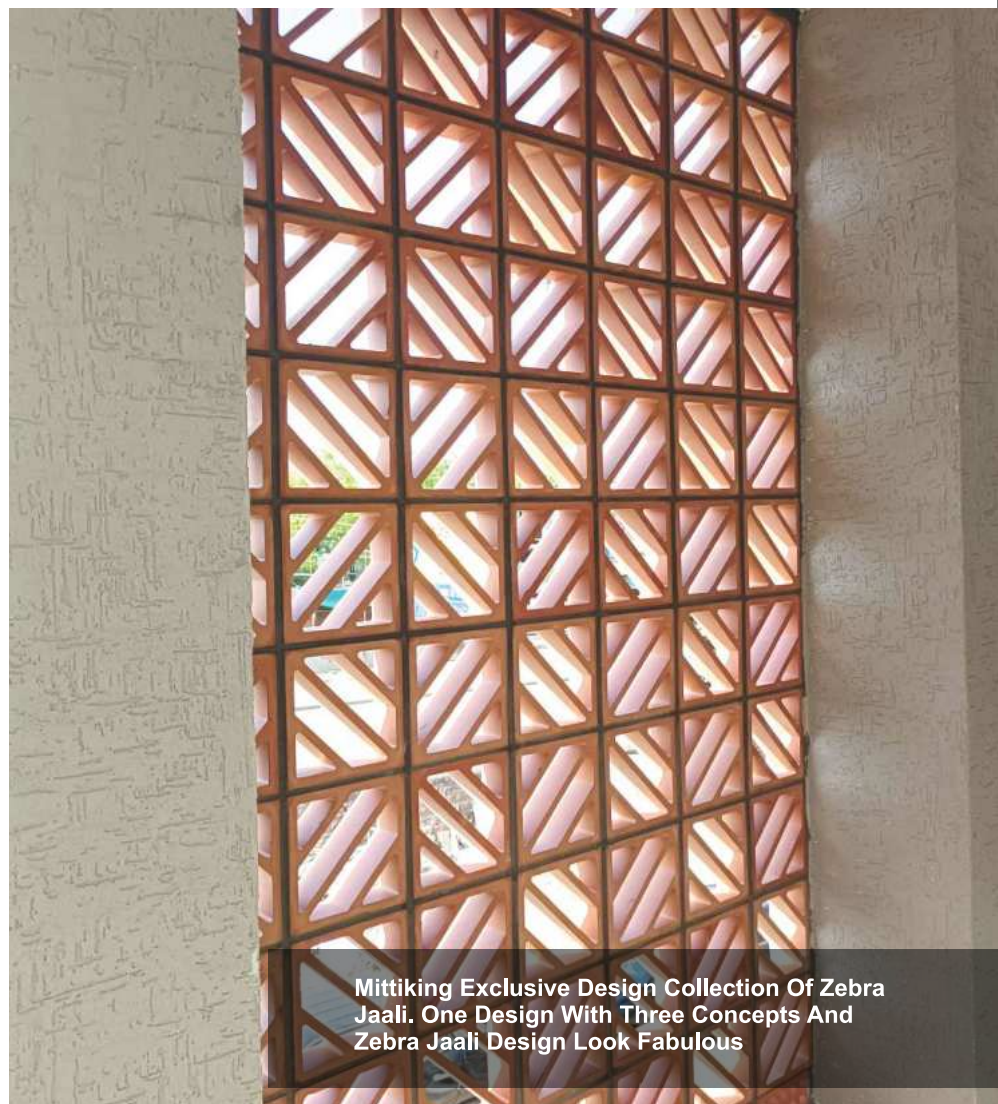

8 PICS. CONCEPT VIEW

Mittiking Exclusive Design Collection Of Zebra Jaali. One Design With Three Concepts And Zebra Jaali Design Look Fabulous

4 PICS. CONCEPT VIEW

FLOWER JAALI

Size : 220 x 220 x 63 mm
8.5 x 8.5 x 2.5 inch