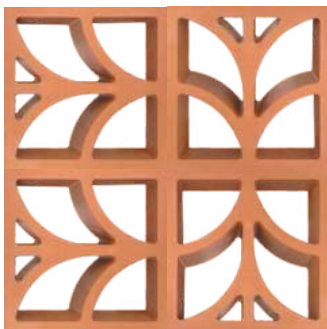

ARROW JAALI

Size: 220 x 220 x 63 mm

8.5 x 8.5 x 2.5 inch

Weight : 2.5 kg

Requirement per sq feet : 2 pcs

Weight per box : 10 kg

No.of jaali per box : 4 pcs

Coverage sq feet per box : 2 sq feet

Available color : Natural Terra Cotta

Dimensions Tolerance : +/- 2 mm