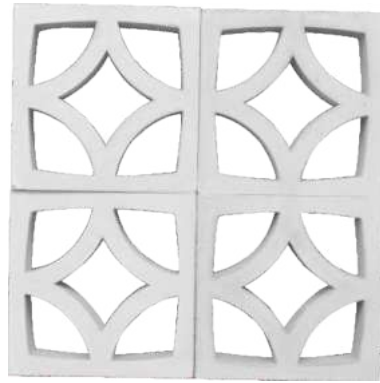

4 PICS. CONCEPT VIEW

DELTA BLOCK

Dimension : 220 x 220 x 65 mm
8.5 x 8.5 x 2.5 inch

Weight : 4.5 Kg

Weight per box : 18 kg

No. of blocks per box : 4 pcs

Coverage sq feet per box : 2 sq feet

Coverage sq meter per box : 0.19 sq meter

Dimensions Tolerance : +/- 2 mm