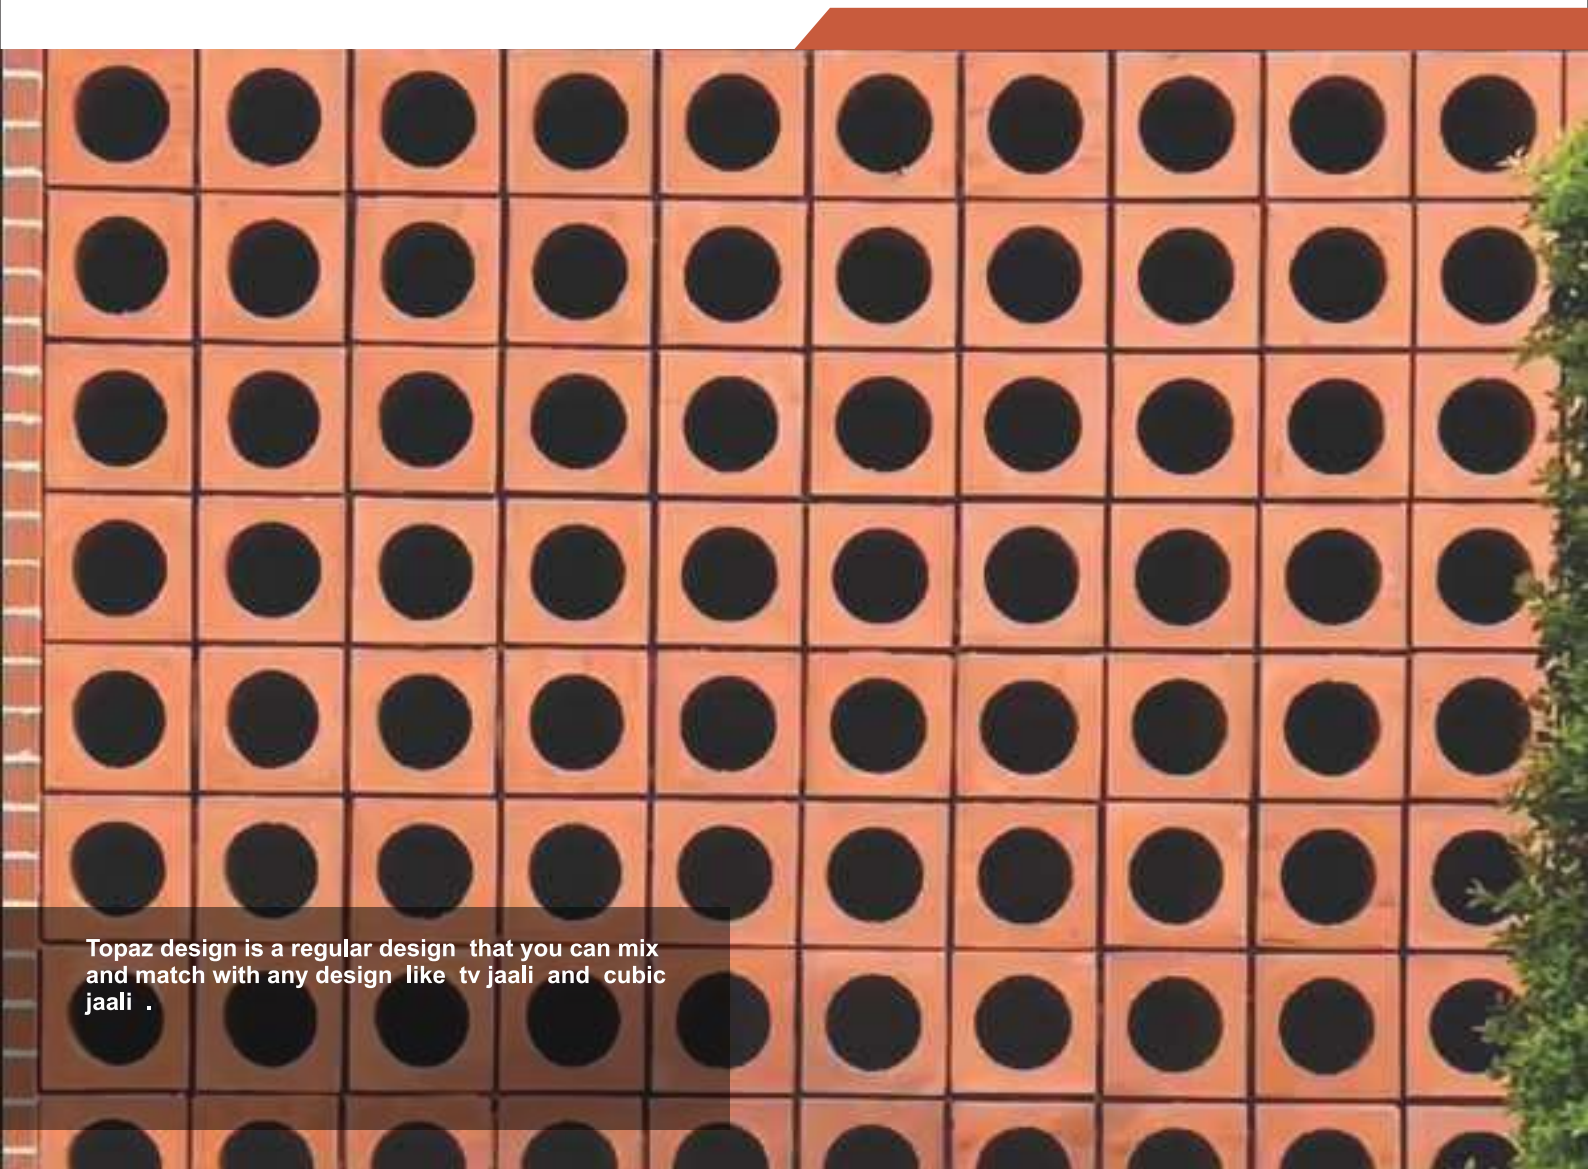

Topaz design is a regular design that you can mix and match with any design like tv jaali and cubic jaali .