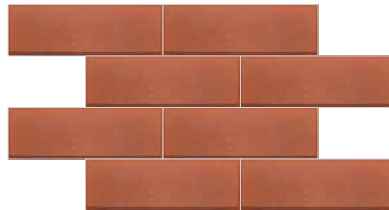

Per box qty : 25 pcs

Per box coverage : 5 sq feet

Per pcs weight : 0.344 kg

Weight : 8.6 kg per box

Water absorption : less than 10 %

Dimensional tolerance : +/-2 (mm)

8 PICS. CONCEPT VIEW

Edge Code - 106