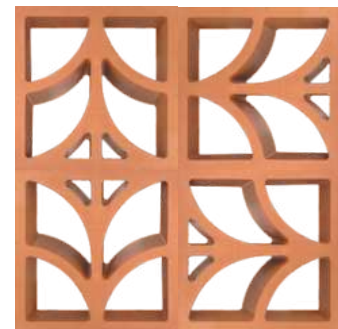

ARROW JAALI

Size: 220 x 220 x 63 mm

8.5 x 8.5 x 2.5 inch

Weight : 2.5 kg

Requirement per sq feet : 2 pcs

Weight per box : 10 kg

No.of jaali per box : 4 pcs

Coverage sq feet per box : 2 sq feet

Available color : Natural Terra Cotta

Dimensions Tolerance : +/- 2 mm