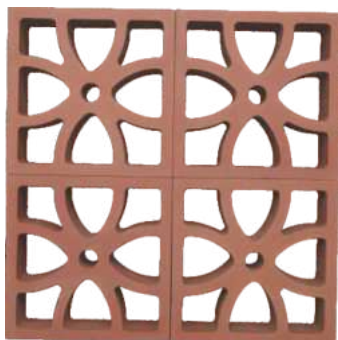

4 PICS. CONCEPT VIEW

PANAMA JAALI

Size : 220 x 220 x 63 mm

8.5 x 8.5 x 2.5 inch

Weight : 2.45 kg

Requirement per sq feet : 2 pcs

Weigh per box : 9.8 kg

No.of jaali per box : 4 pcs

Coverage sq feet per box : 2 sq feet

Coverage sq meter per box : 0.19 sq meter

Available color : Natural Terra Cotta

Dimensions Tolerance : +/- 2 mm