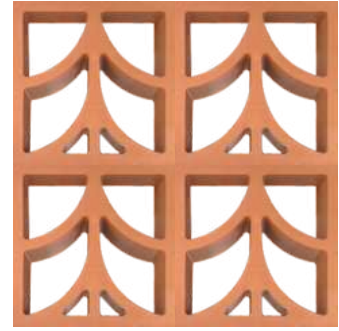

Mittiking greek collection arrow design of Terracotta jaali with multi functional design.