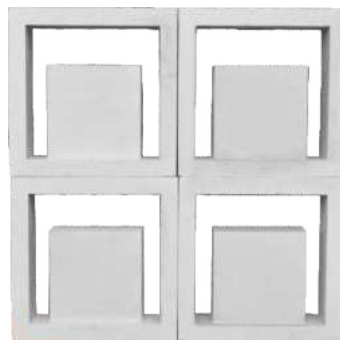

4 PICS. CONCEPT VIEW

CROMA BLOCK

Dimension : 220 x 220 x 65 mm
8.5 x 8.5 x 2.5 inch

Weight : 4.8 Kg

Weight per box : 19.2 kg

No. of blocks per box : 4 pcs

Coverage sq feet per box : 2 sq feet

Coverage sq meter per box : 0.19 sq meter

Dimensions Tolerance : +/- 2 mm