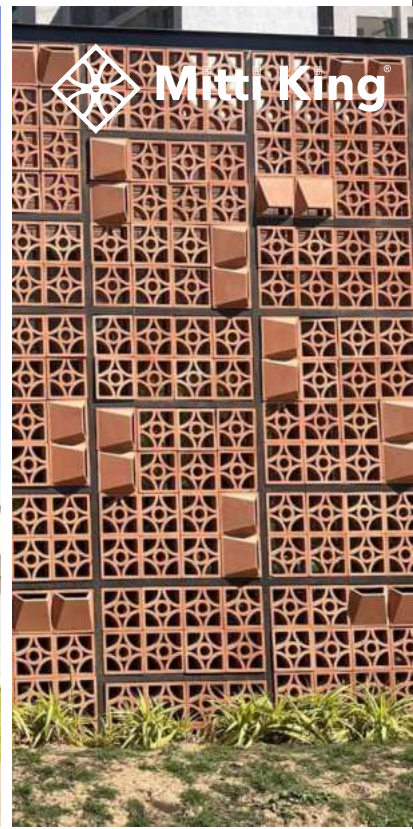

Exterior Long Wall

The House
OF TERRACOTTA