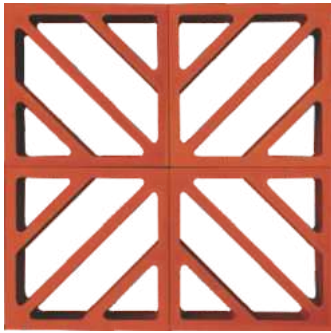

Available color : Natural Terra Cotta

Dimensions Tolerance : +/- 2 mm

Mittiking Exclusive Design Collection Of Leaf Jaali. One Design With Three Concepts And Leaf Jaali Design Look Fabulous

ZEBRA JAALI

Size: 220 x 220 x 63 mm