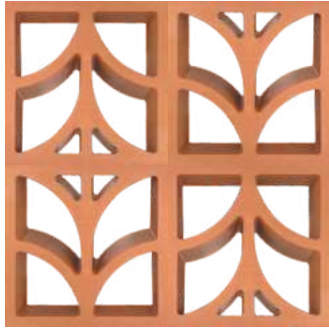

Mittiking greek collection arrow design of Terracotta jaali with multi functional design.