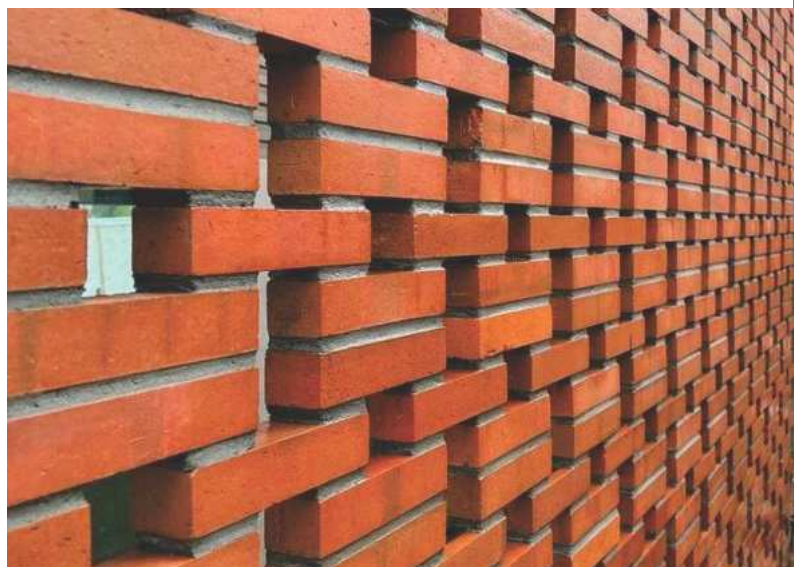

Packing per box : 10 pcs.

4 PICS. CONCEPT VIEW

SOLID BRICKS

Size : 225 x 100 x 75 mm

9 x 4 x 3 inch

8 PICS. CONCEPT VIEW

PLAIN Code - 100

Dimension : 240 x 80 x 10 mm
9 x 3 inch