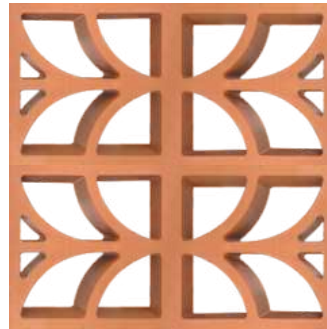

ARROW JAALI

Size: 220 x 220 x 63 mm

8.5 x 8.5 x 2.5 inch

Weight : 2.5 kg

Requirement per sq feet : 2 pcs

Weight per box : 10 kg

No.of jaali per box : 4 pcs

Coverage sq feet per box : 2 sq feet

Available color : Natural Terra Cotta

Dimensions Tolerance : +/- 2 mm