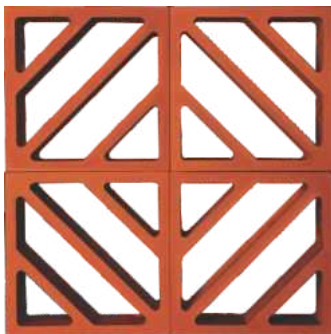

8 PICS. CONCEPT VIEW

Mittiking Exclusive Design Collection Of Zebra Jaali. One Design With Three Concepts And Zebra Jaali Design Look Fabulous

4 PICS. CONCEPT VIEW

FLOWER JAALI

Size : 220 x 220 x 63 mm
8.5 x 8.5 x 2.5 inch