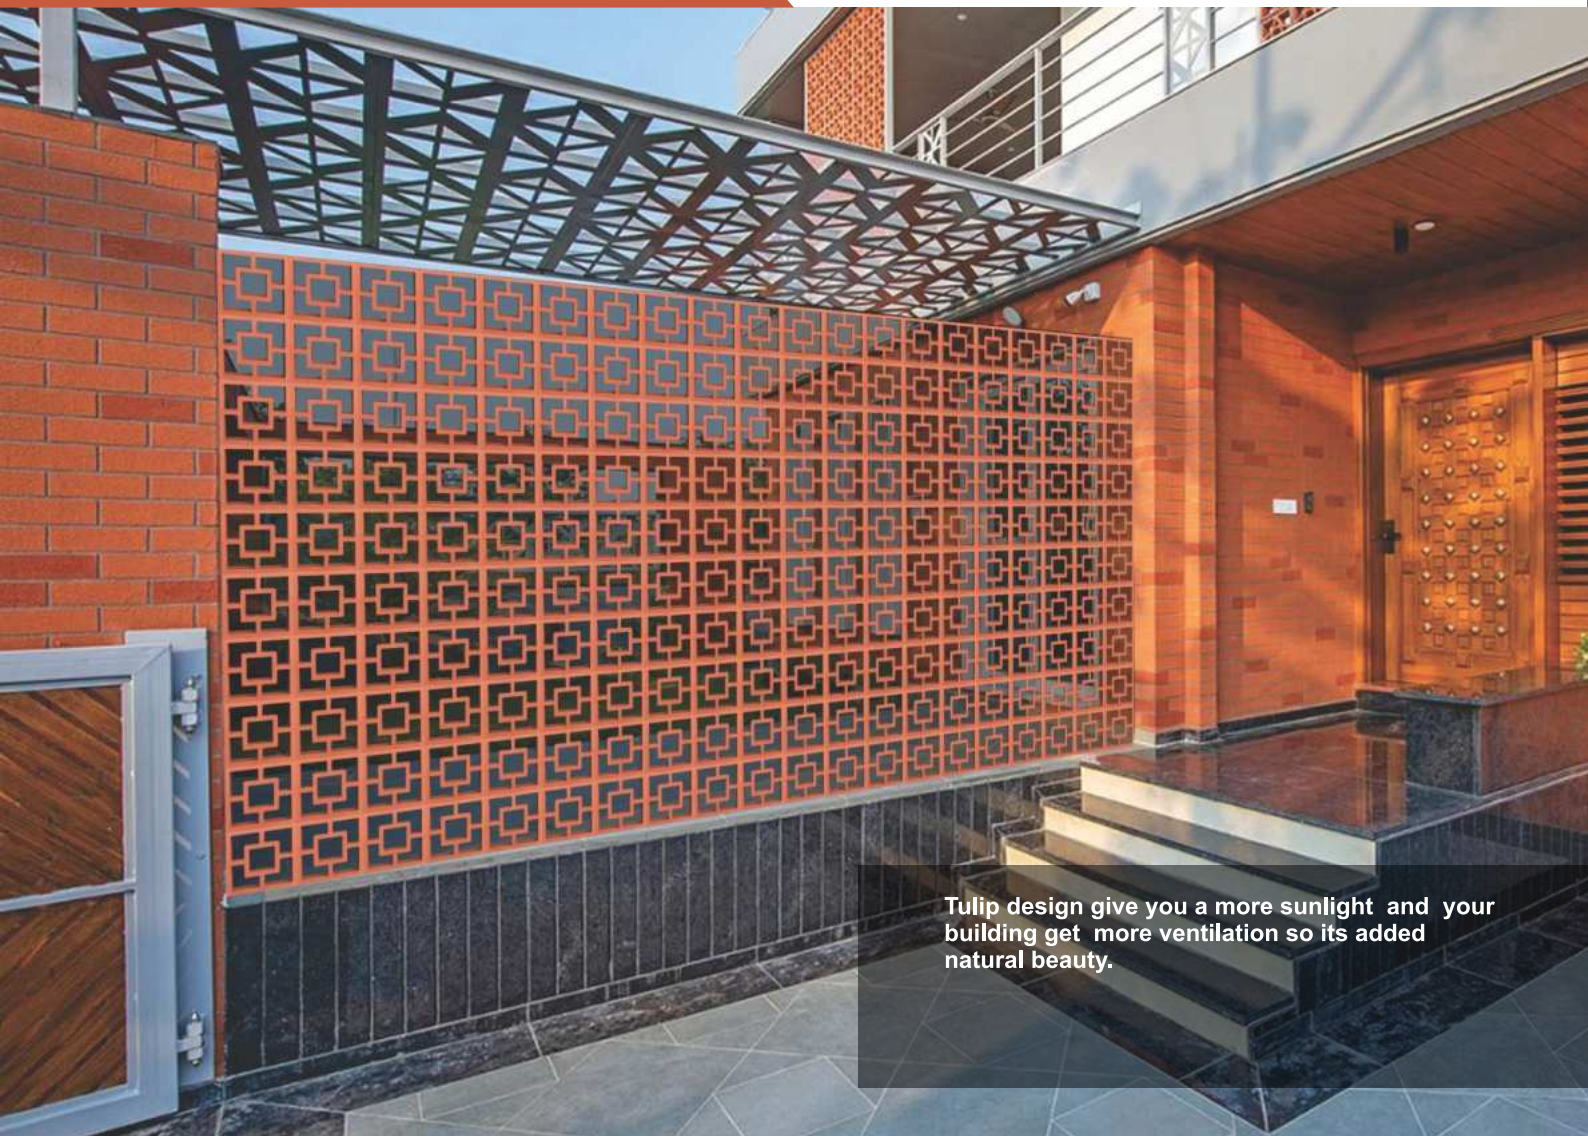

Tulip design give you a more sunlight and your building get more ventilation so its added natural beauty.