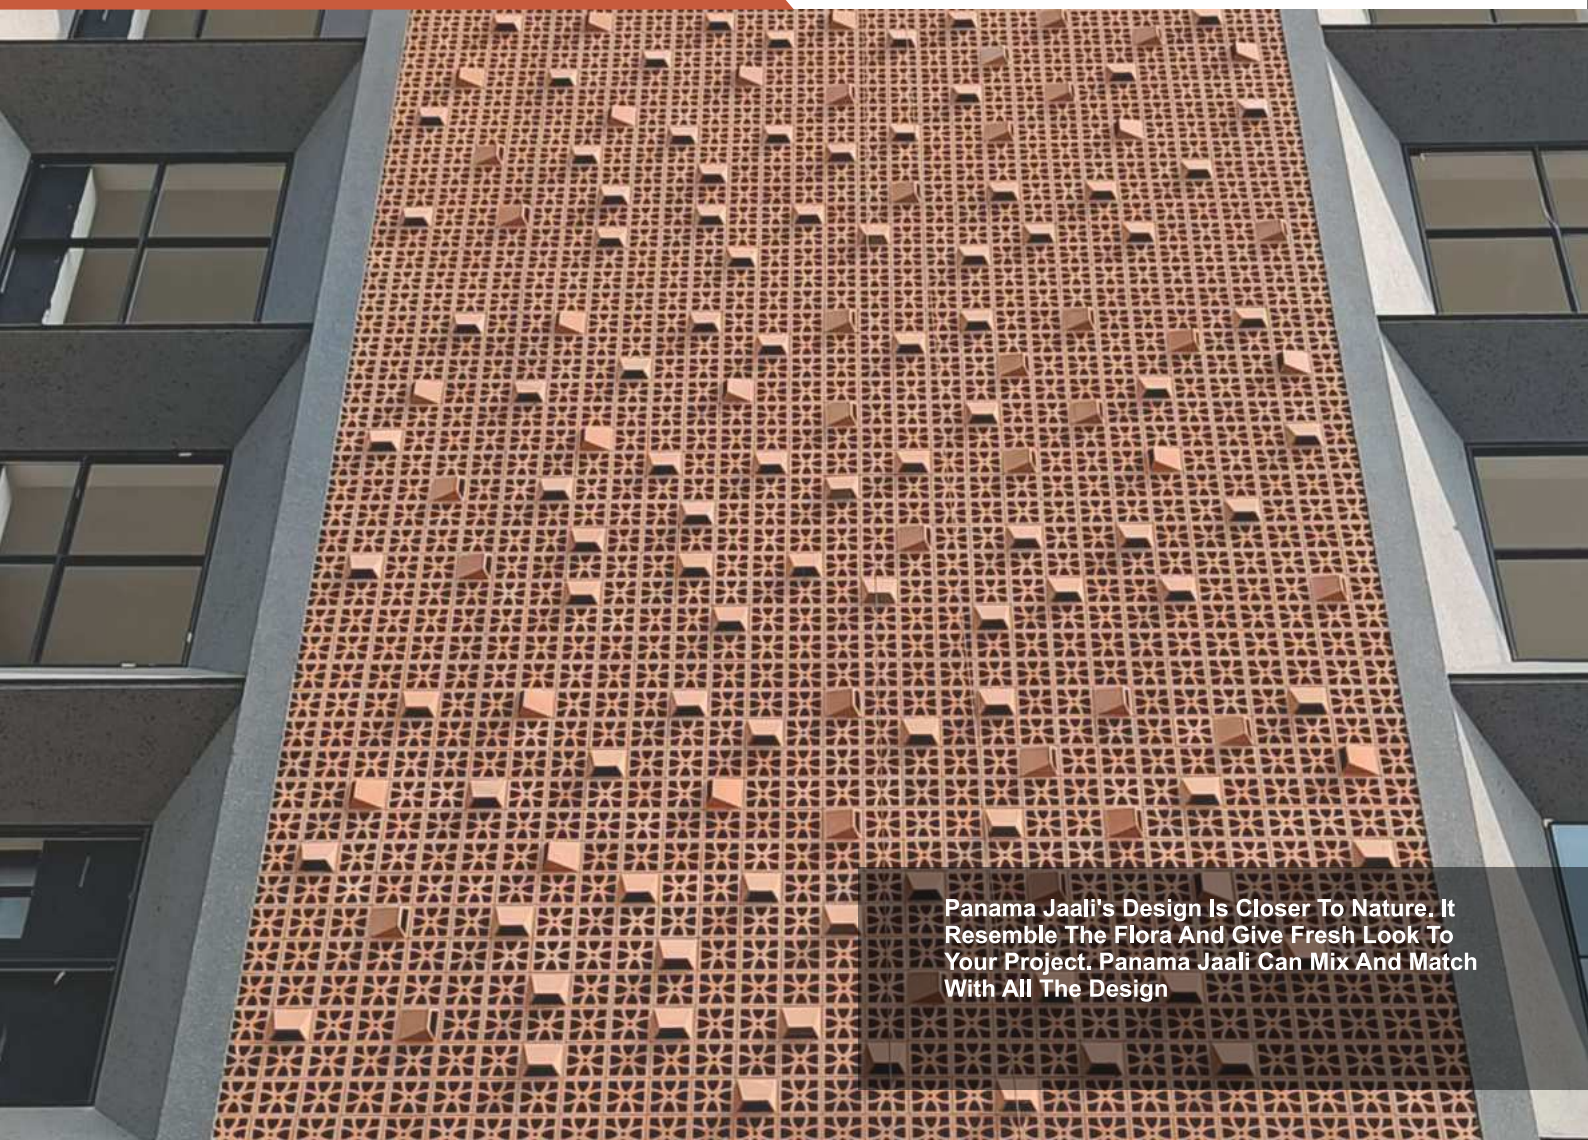

Panama Jaali's Design Is Closer To Nature. It Resemble The Flora And Give Fresh Look To Your Project. Panama Jaali Can Mix And Match With All The Design