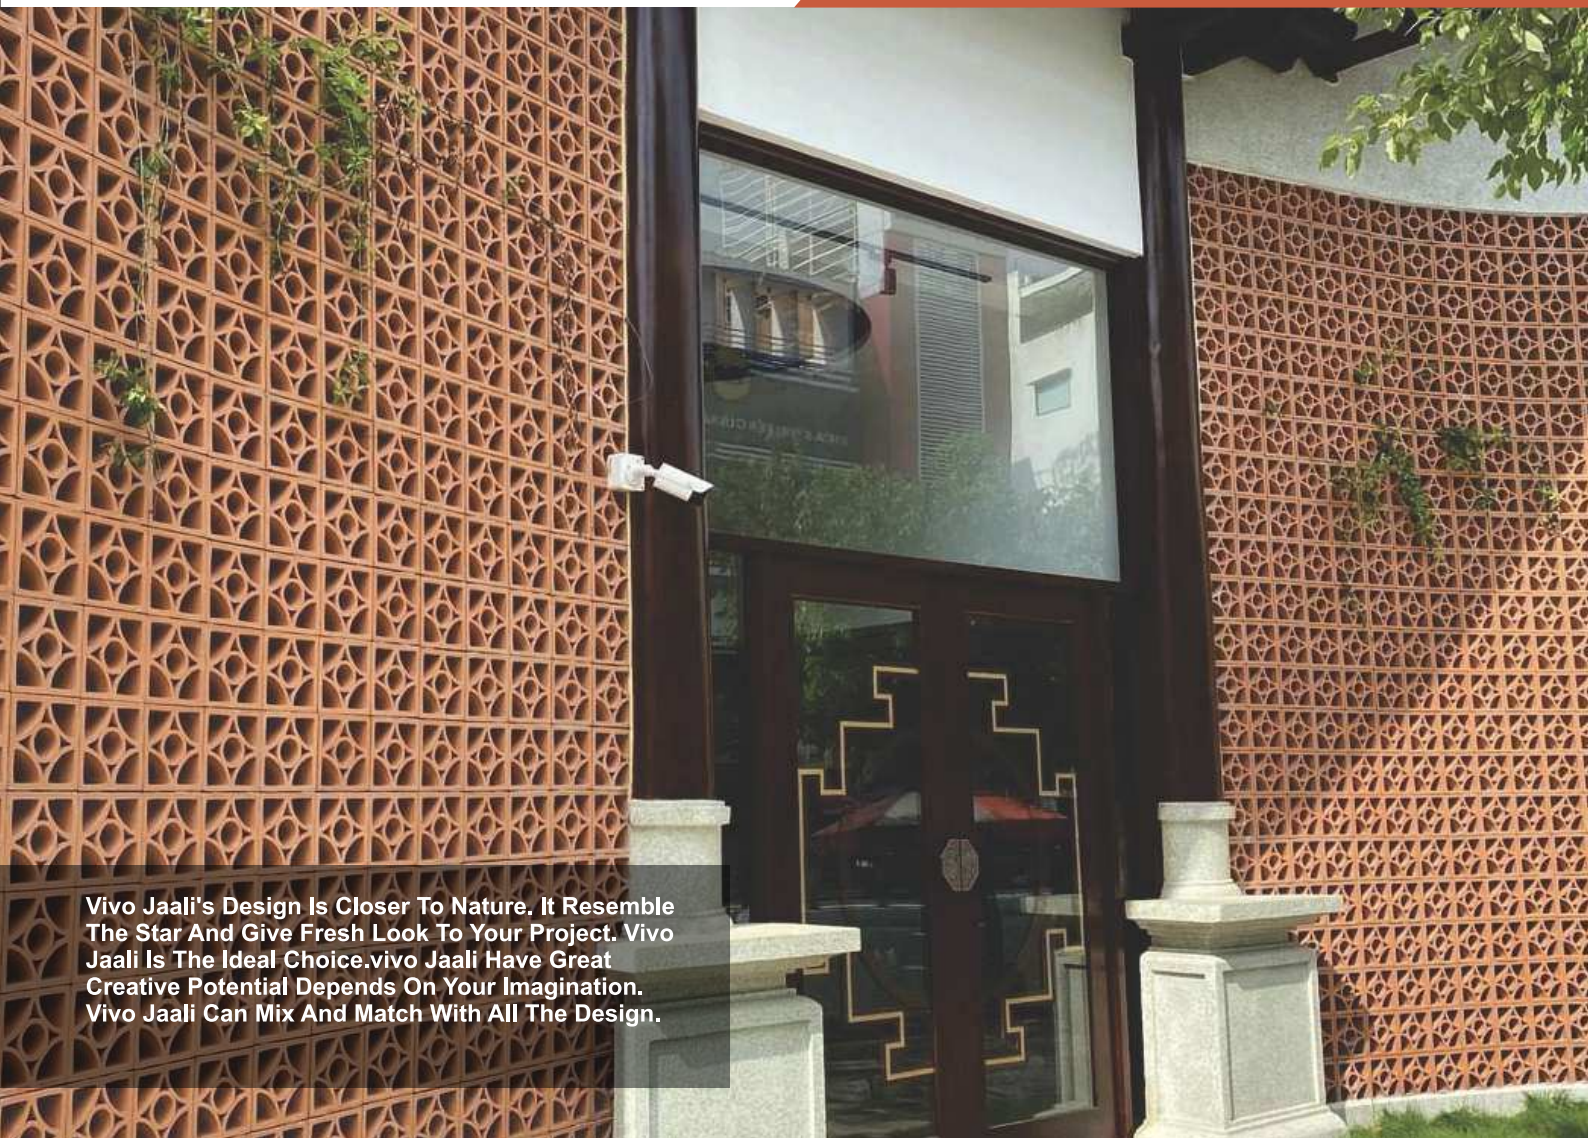

Available color : Natural Terra Cotta

Dimensions Tolerance : +/- 2 mm

Vivo Jaali's Design Is Closer To Nature. It Resemble The Star And Give Fresh Look To Your Project. Vivo Jaali Is The Ideal Choice.vivo Jaali Have Great Creative Potential Depends On Your Imagination. Vivo Jaali Can Mix And Match With All The Design.