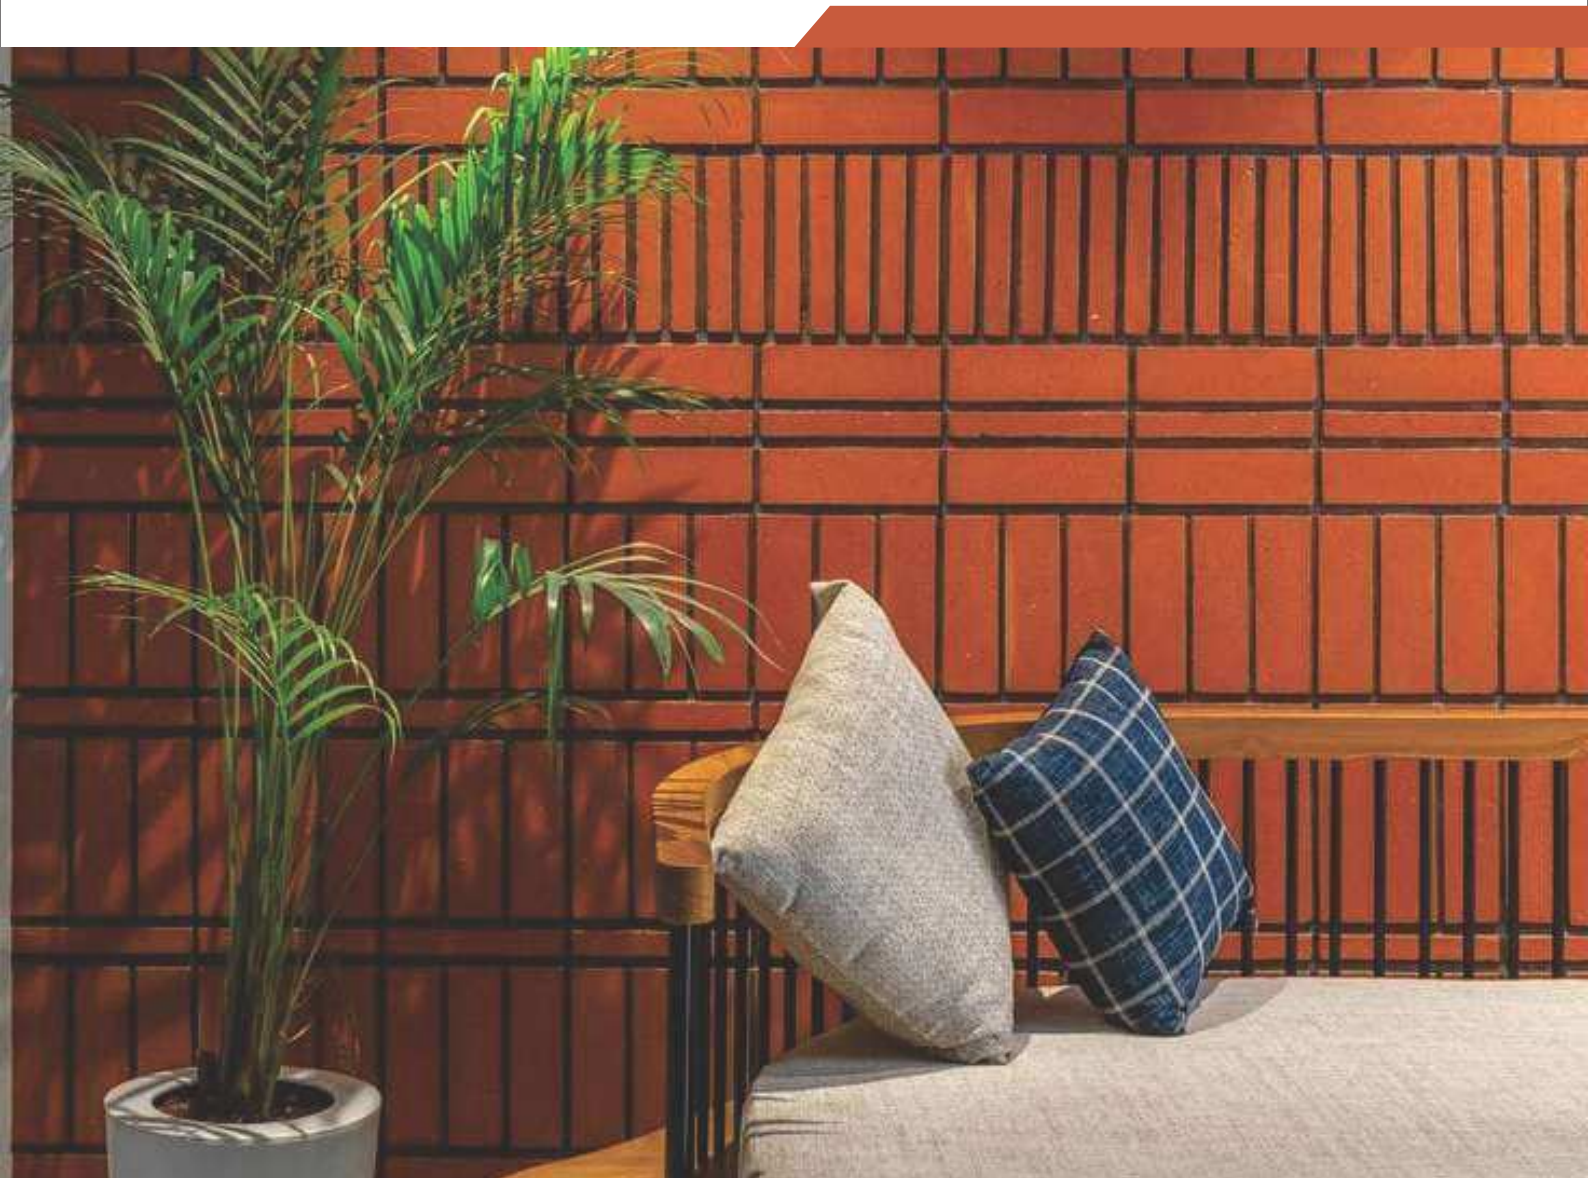

Size : 320 x 50 x 25 mm

320 x 70 x 25 mm

4 PICS. CONCEPT VIEW

4 PICS. CONCEPT VIEW

HOLLOW BRICK

Size : 215 x 100 x 55 mm

Weight per pcs : 1.3 Kgs

Weight per box : 13 Kgs