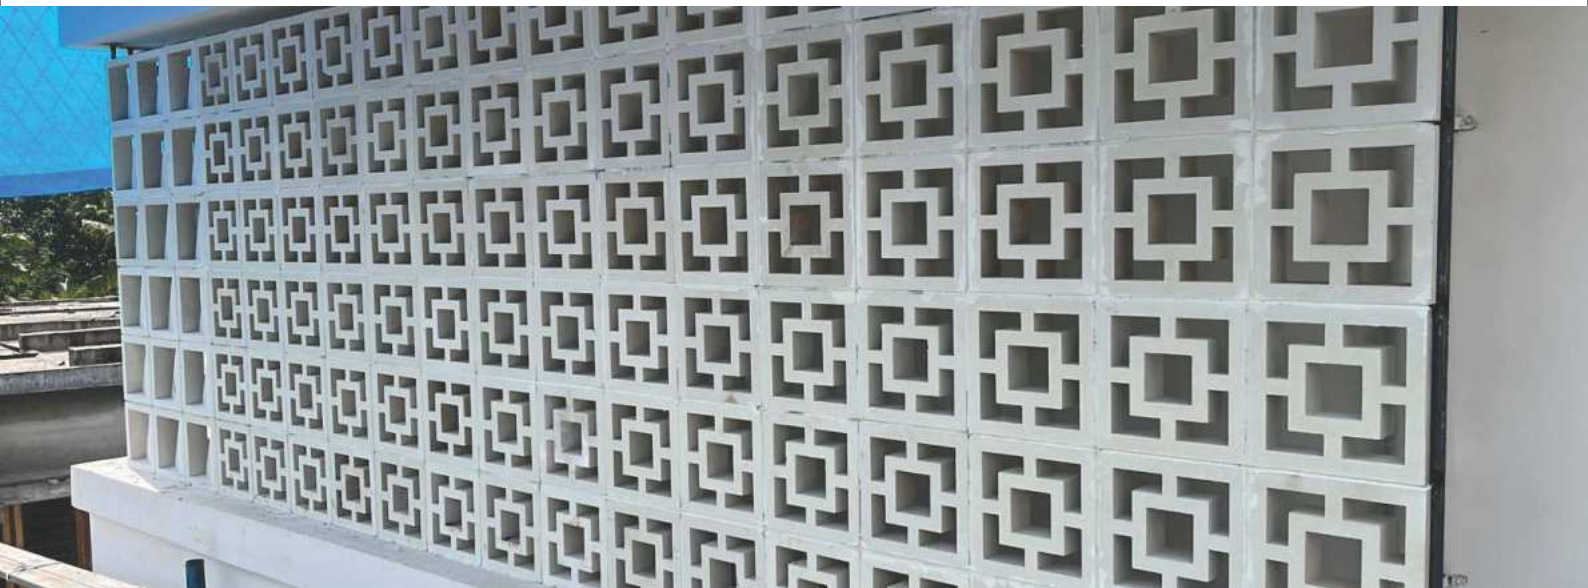

DELTA BLOCK

Dimension : 220 x 220 x 65 mm
8.5 x 8.5 x 2.5 inch

Weight : 4.5 Kg

Weight per box : 18 kg

No. of blocks per box : 4 pcs

Coverage sq feet per box : 2 sq feet

Coverage sq meter per box : 0.19 sq meter

Dimensions Tolerance : +/- 2 mm

AMBER BLOCK

Dimension : 220 x 220 x 65 mm
8.5 x 8.5 x 2.5 inch

Weight : 4.5 Kg

Weight per box : 18 kg

No. of blocks per box : 4 pcs

Coverage sq feet per box : 2 sq feet

Coverage sq meter per box : 0.19 sq meter

Dimensions Tolerance : +/- 2 mm