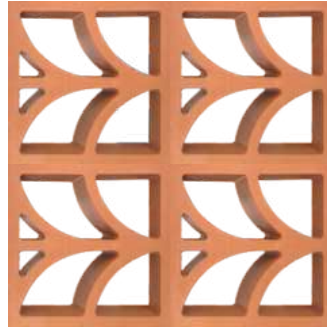

4 PICS. CONCEPT VIEW

ARROW JAALI

Size: 220 x 220 x 63 mm

8.5 x 8.5 x 2.5 inch

Weight : 2.5 kg

Requirement per sq feet : 2 pcs

Weight per box : 10 kg

No.of jaali per box : 4 pcs

Coverage sq feet per box : 2 sq feet

Available color : Natural Terra Cotta

Dimensions Tolerance : +/- 2 mm