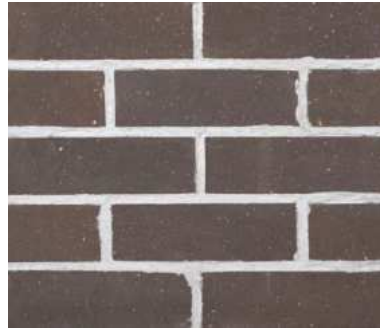

CONCEPT VIEW

ROUGH SOFT PINK
Code : MEC 714
Size : 210 x 70 x 20 mm

CONCEPT VIEW

ROMAN RETRO
Code : MEC 730
Size : 225 x 75 x 25 mm

4 PICS. CONCEPT VIEW

MOCA SAND FINISH
Code : MEC 731
Size : 220 x 70 x 20 mm