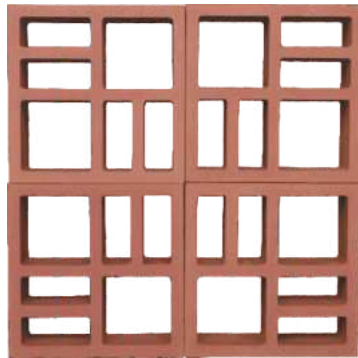

Coverage sq feet per box : 2 sq feet

Coverage sq meter per box : 0.19 sq meter

Available color : Natural Terra Cotta

Dimensions Tolerance : +/- 2 mm

Mittiking Exclusive Design Collection
Of Cross Jaali.

4 PICS. CONCEPT VIEW