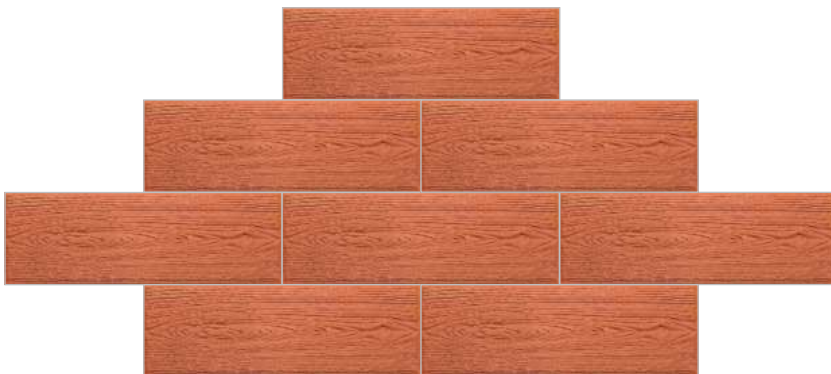

Per box qty : 25 pcs

Per box coverage : 5 sq feet

Per pcs weight : 0.344 kg

Weight : 8.6 kg per box

Water absorption : less than 10 %

Dimensional tolerance : +/-2 (mm)

8 PICS. CONCEPT VIEW

Edge Code - 106