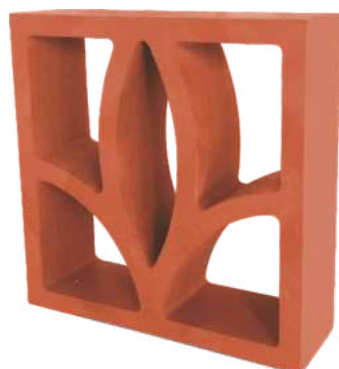

4 PICS. CONCEPT VIEW

LILY JAALI

Size : 220 x 220 x 63 mm
8.5 x 8.5 x 2.5 inch

Weight : 2.15 kg

Requirement per sq feet : 2 pcs

Weigh per box : 8.6 kg

No.of jaali per box : 4 pcs

Coverage sq feet per box : 2 sq feet

Coverage sq meter per box : 0.19 sq meter

Available color : Natural Terra Cotta

Dimensions Tolerance : +/- 2 mm