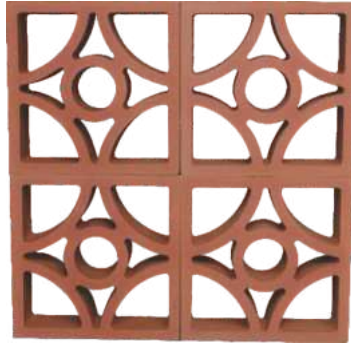

Coverage sq feet per box : 2 sq feet

Avilable color : Natural Terra Cotta

Dimensions Tolerance : +/- 2 mm

Mittiking Greek Collection Lotus Design Of
Terracotta Jaali With Multi Functional Design.

4 PICS. CONCEPT VIEW