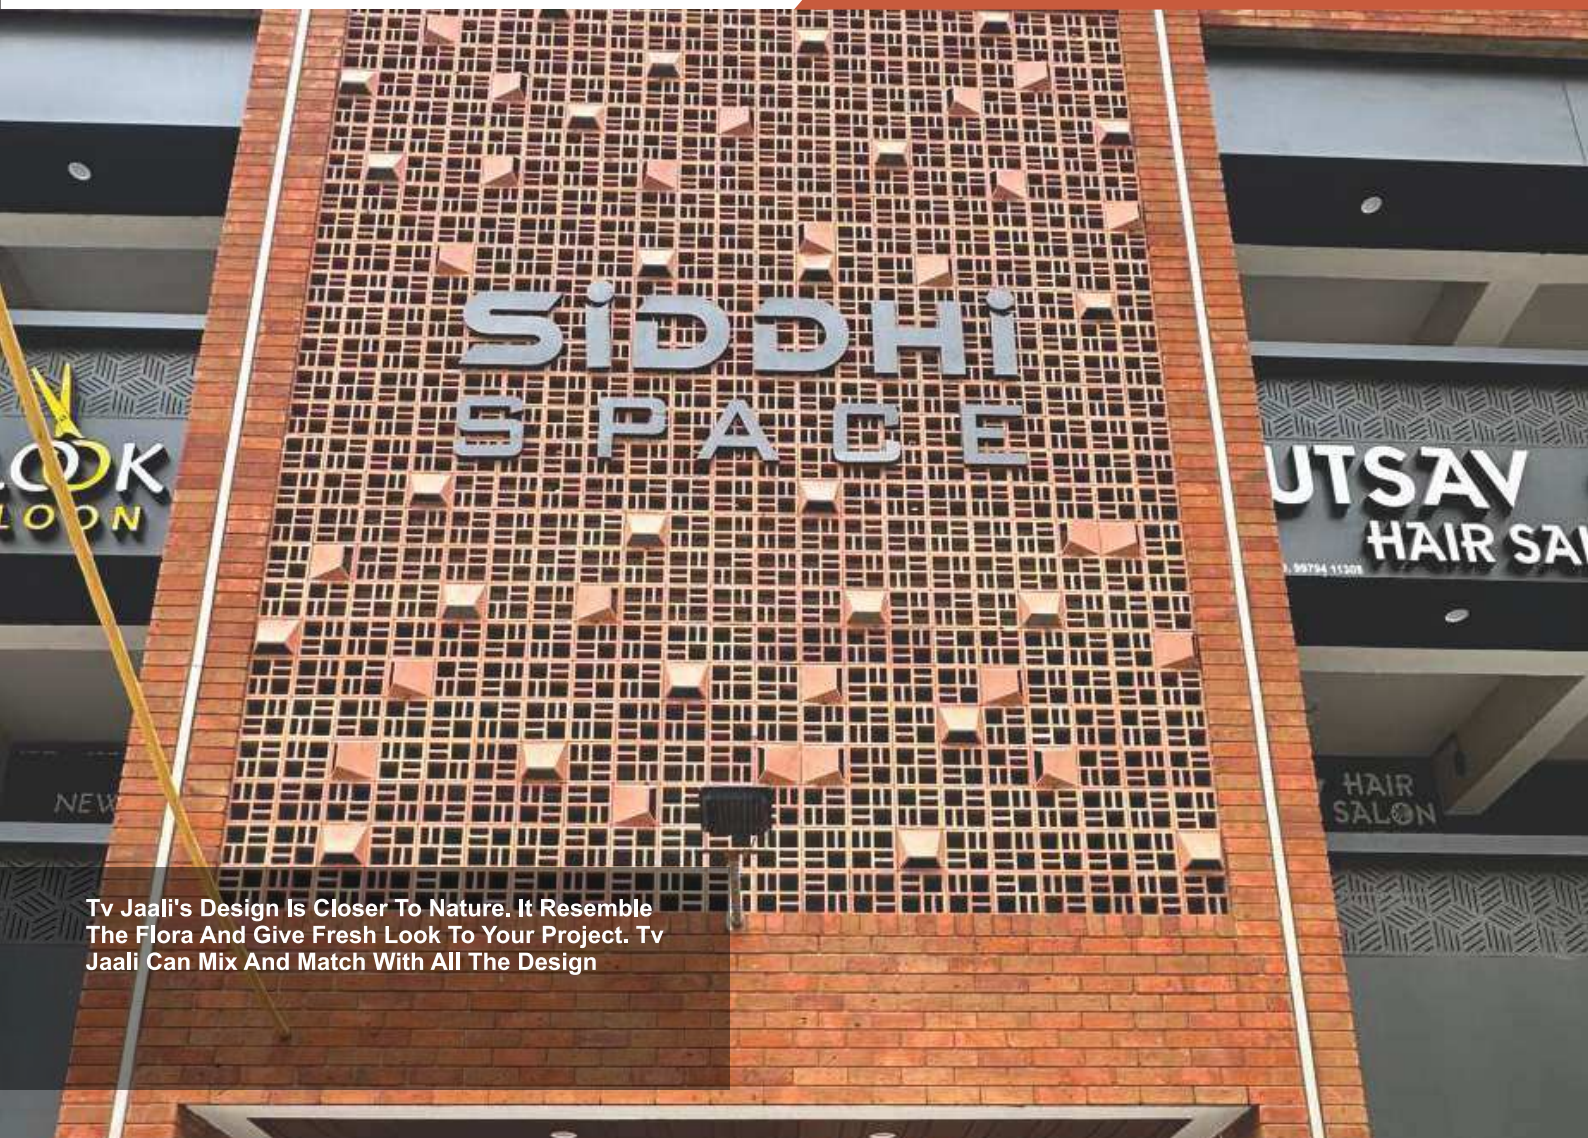

Available color : Natural Terra Cotta

Dimensions Tolerance : +/- 2 mm

Tv Jaali's Design Is Closer To Nature. It Resemble The Flora And Give Fresh Look To Your Project. Tv Jaali Can Mix And Match With All The Design