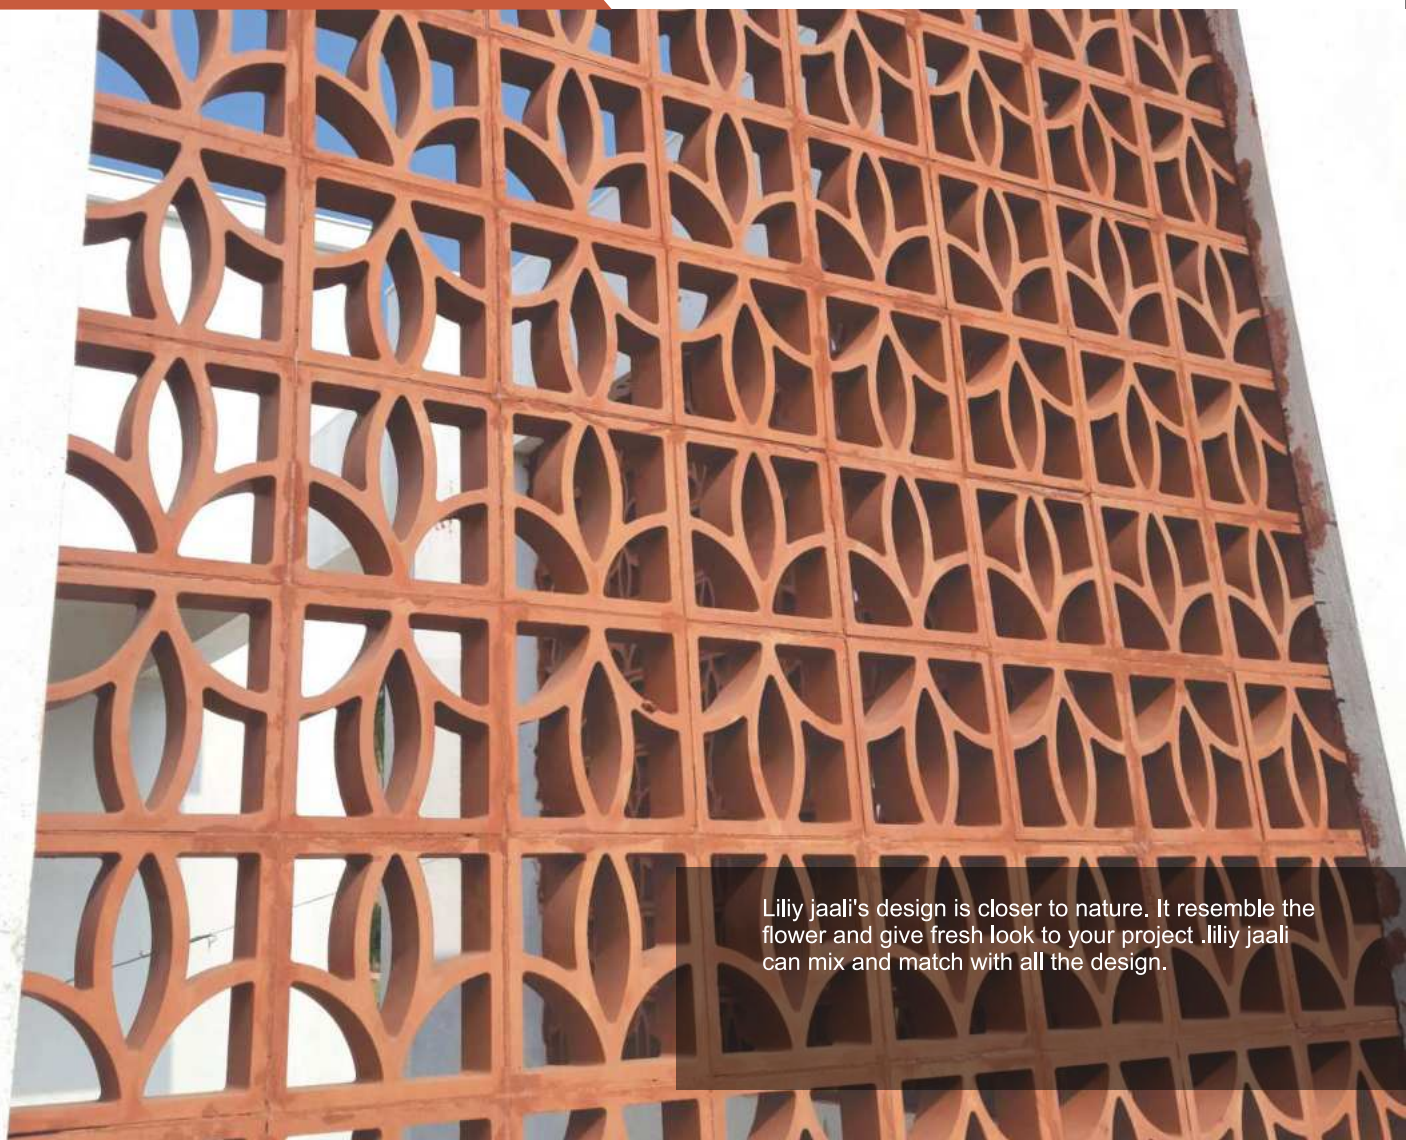

Liliy jaali's design is closer to nature. It resemble the flower and give fresh look to your project .liliy jaali can mix and match with all the design.