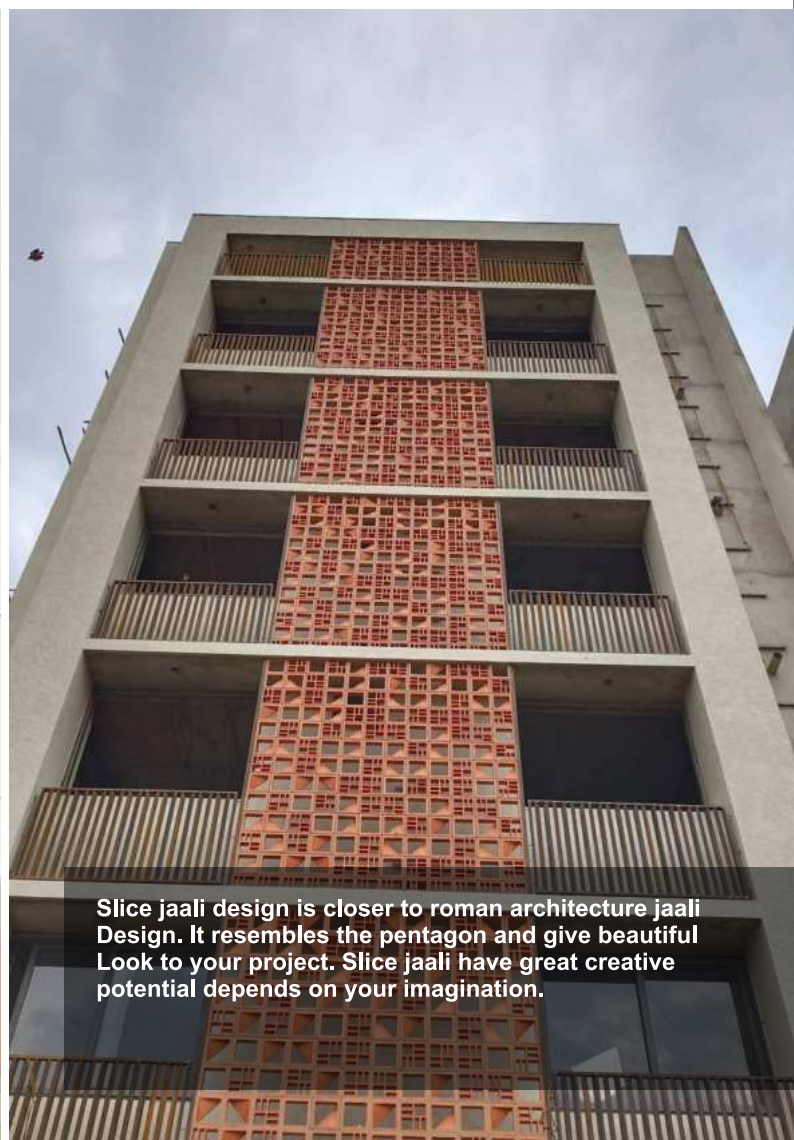

Slice jaali design is closer to roman architecture jaali Design. It resembles the pentagon and give beautiful Look to your project. Slice jaali have great creative potential depends on your imagination.